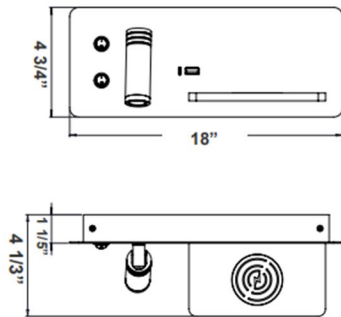

Horizontal Bedside Reading Lamps with Backlight

18"(W) x 4 3/4"(H) x 4 1/3"(D)

18"(W) x 4 3/4"(H) x 4 1/3"(D)

Wattage

50W Max.
Light: 10W
USB: 20W
Wireless Charger: 15W

Voltage Input

120V AC 50/60Hz

Efficacy

50 LPW

Finish

Die-cast Aluminum Powder-Coated
White / Black

Color Temperatures

Features

Catalog No.	Fig.
BRL-SHL-WCH-WH	A.
BRL-SHL-WCH-BK	B.