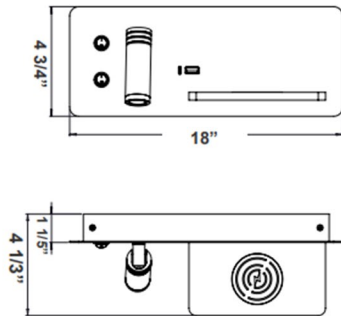

Horizontal Bedside Reading Lamps with Backlight

18"(W) x 4 3/4"(H) x 4 1/3"(D)

18"(W) x 4 3/4"(H) x 4 1/3"(D)

Wattage

50W Max.
Light: 10W
USB: 20W
Wireless Charger: 15W

Voltage Input

120V AC 50/60Hz

Efficacy

50 LPW

Finish

Die-cast Aluminum Powder-Coated
White / Black

Color Temperatures

Features

Catalog No.	Fig.
BRL-SHL-WCH-WH	A.
BRL-SHL-WCH-BK	B.